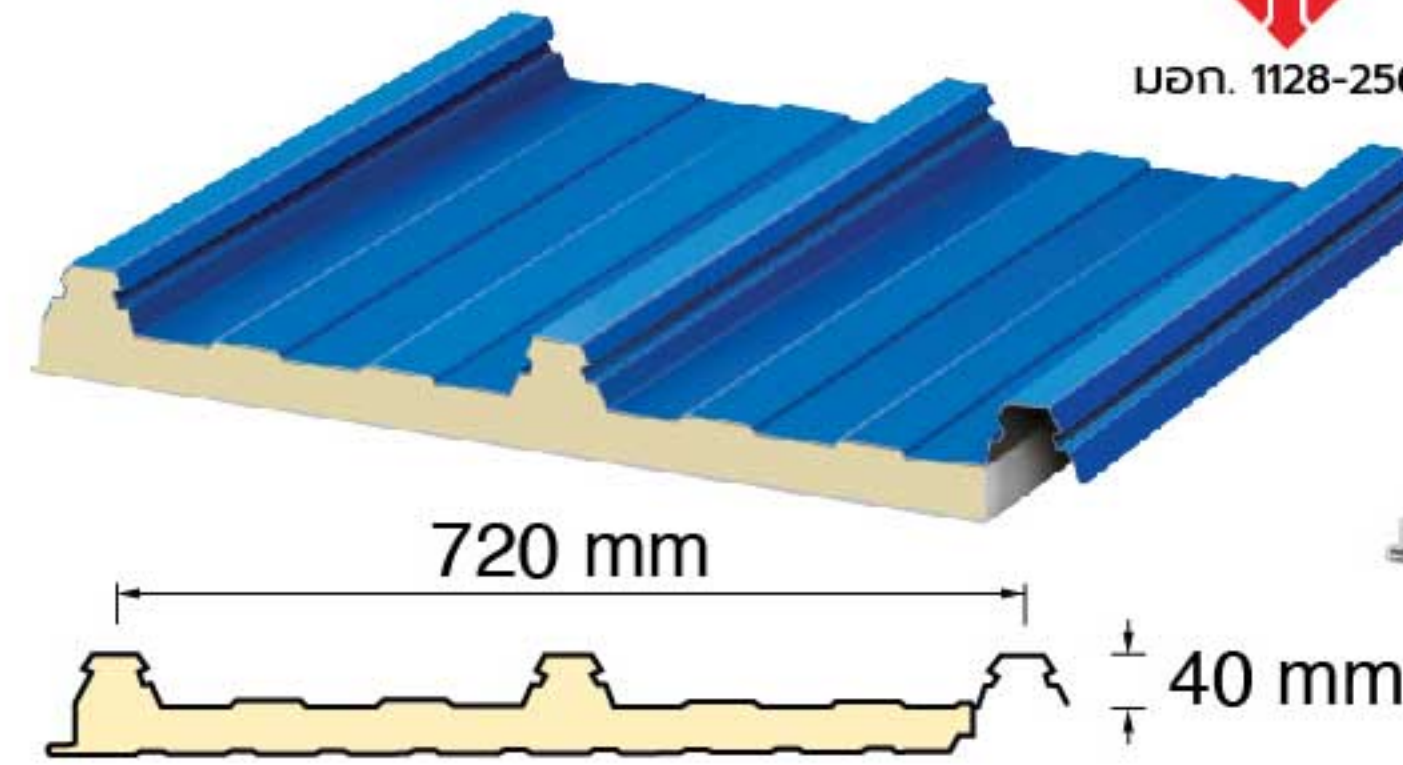

PU FOAM BOLT & CAP (OPTION)

Spu-40-720BC

มอก. 1128-2562