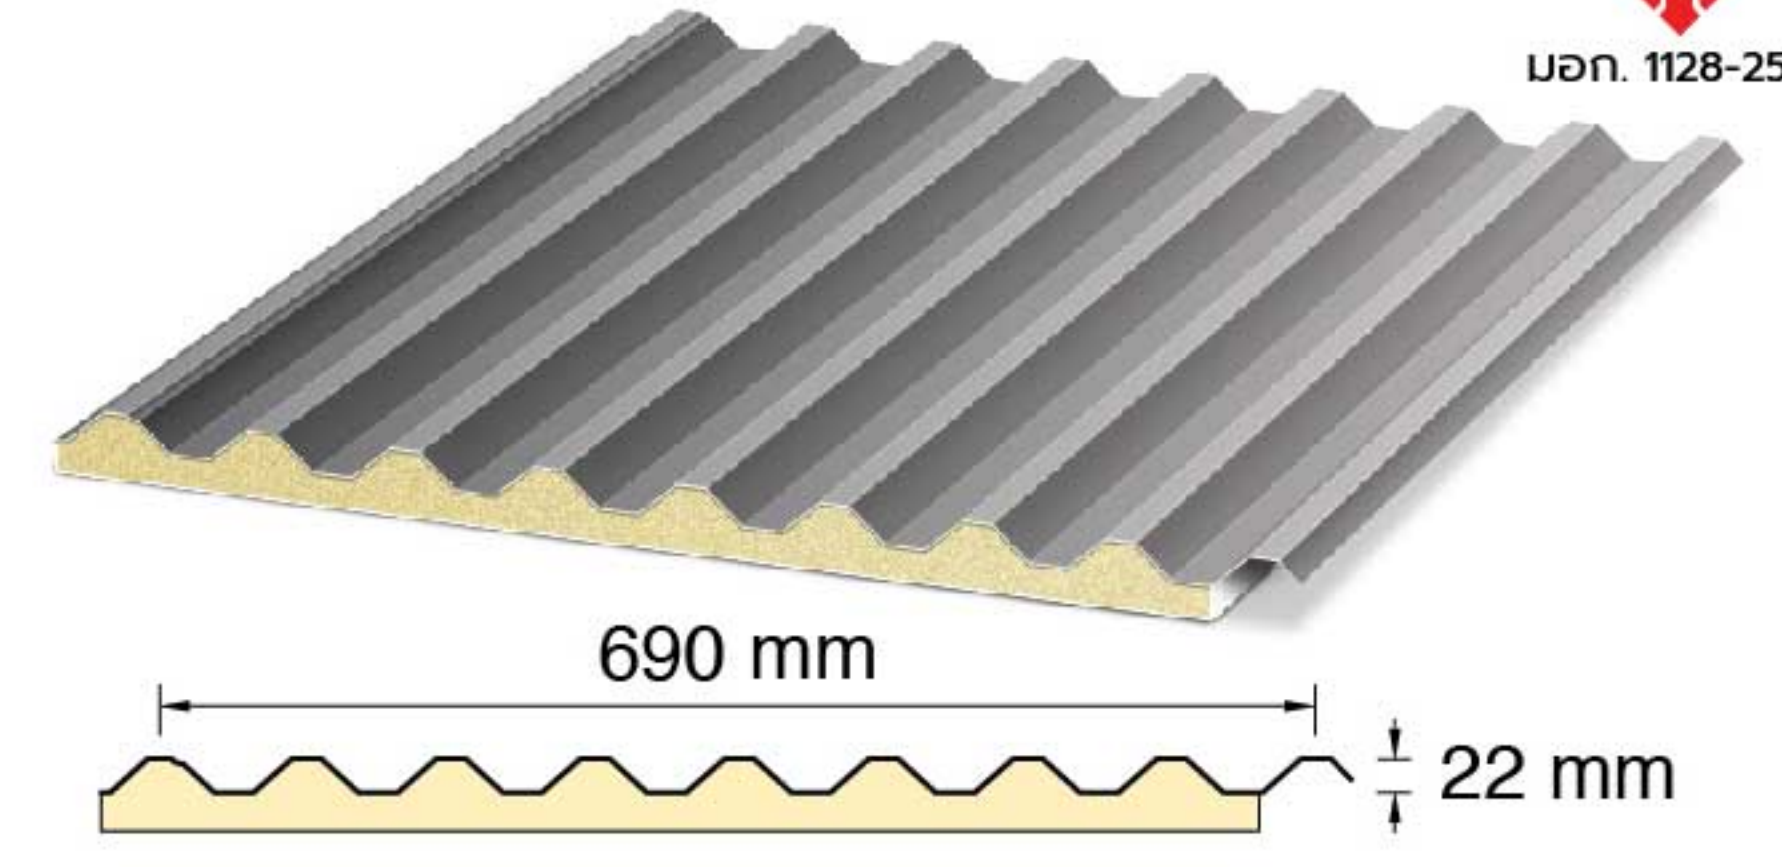

Spu-22-690WW

มอก. 1128-2562