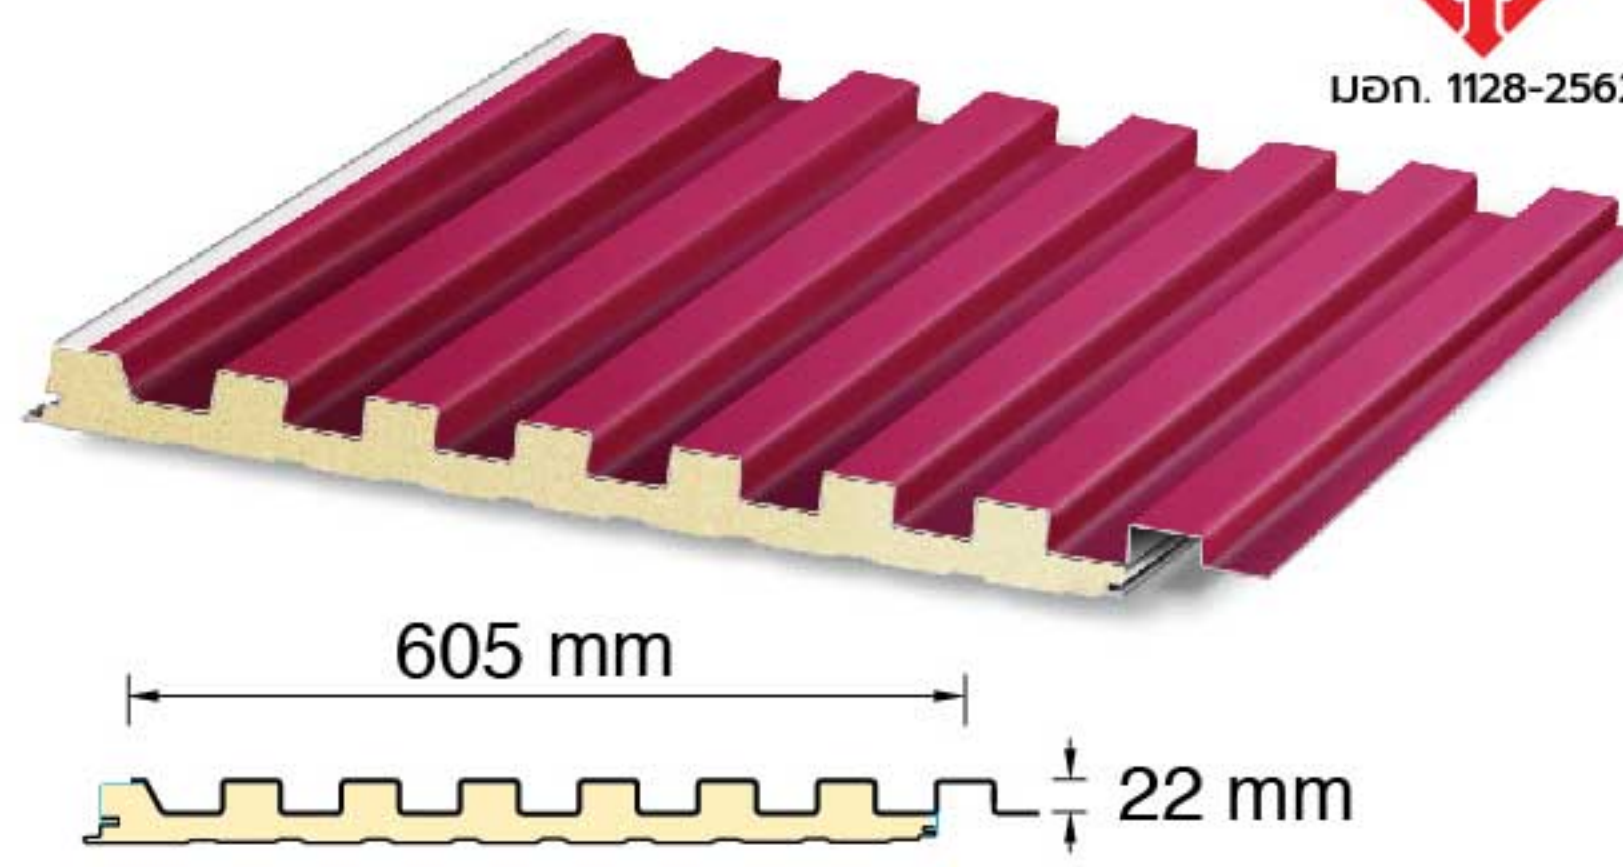

Spu-22-605SQ

มอก. 1128-2562