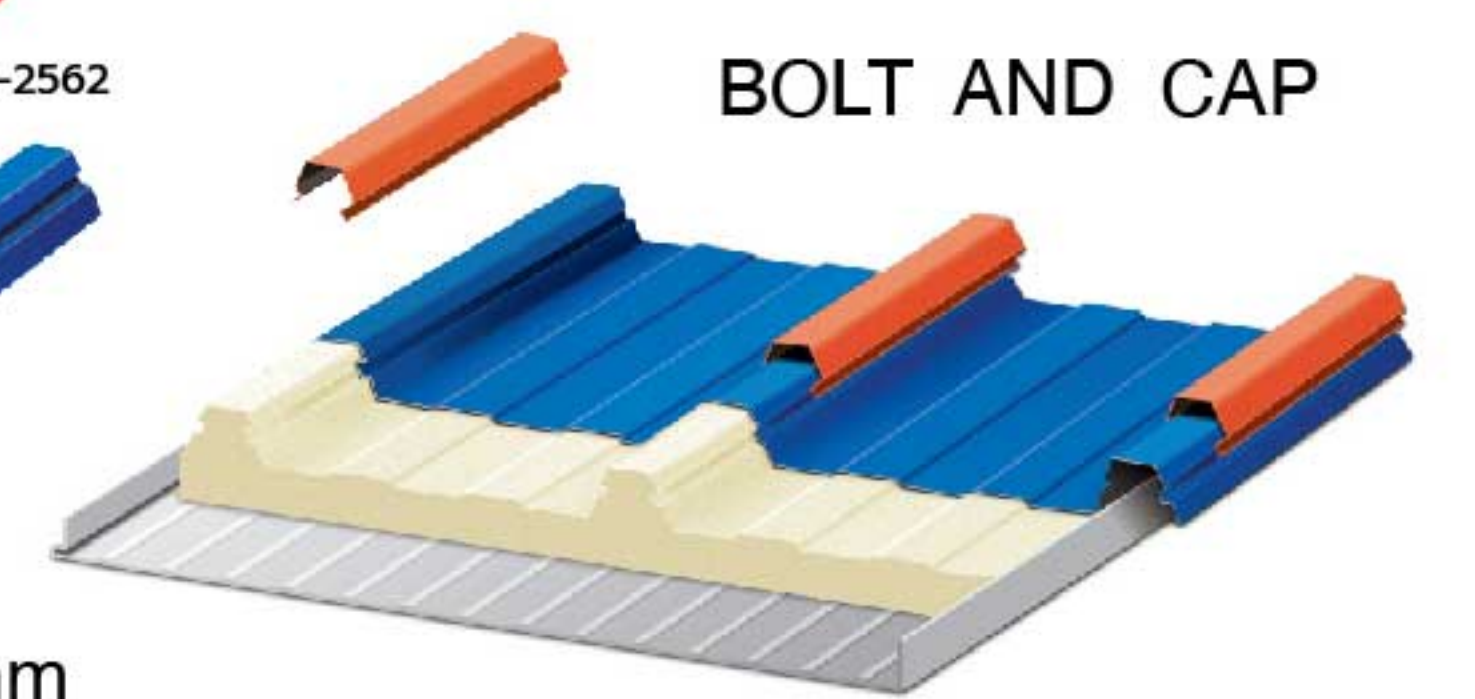

OPTION
BOLT AND CAP