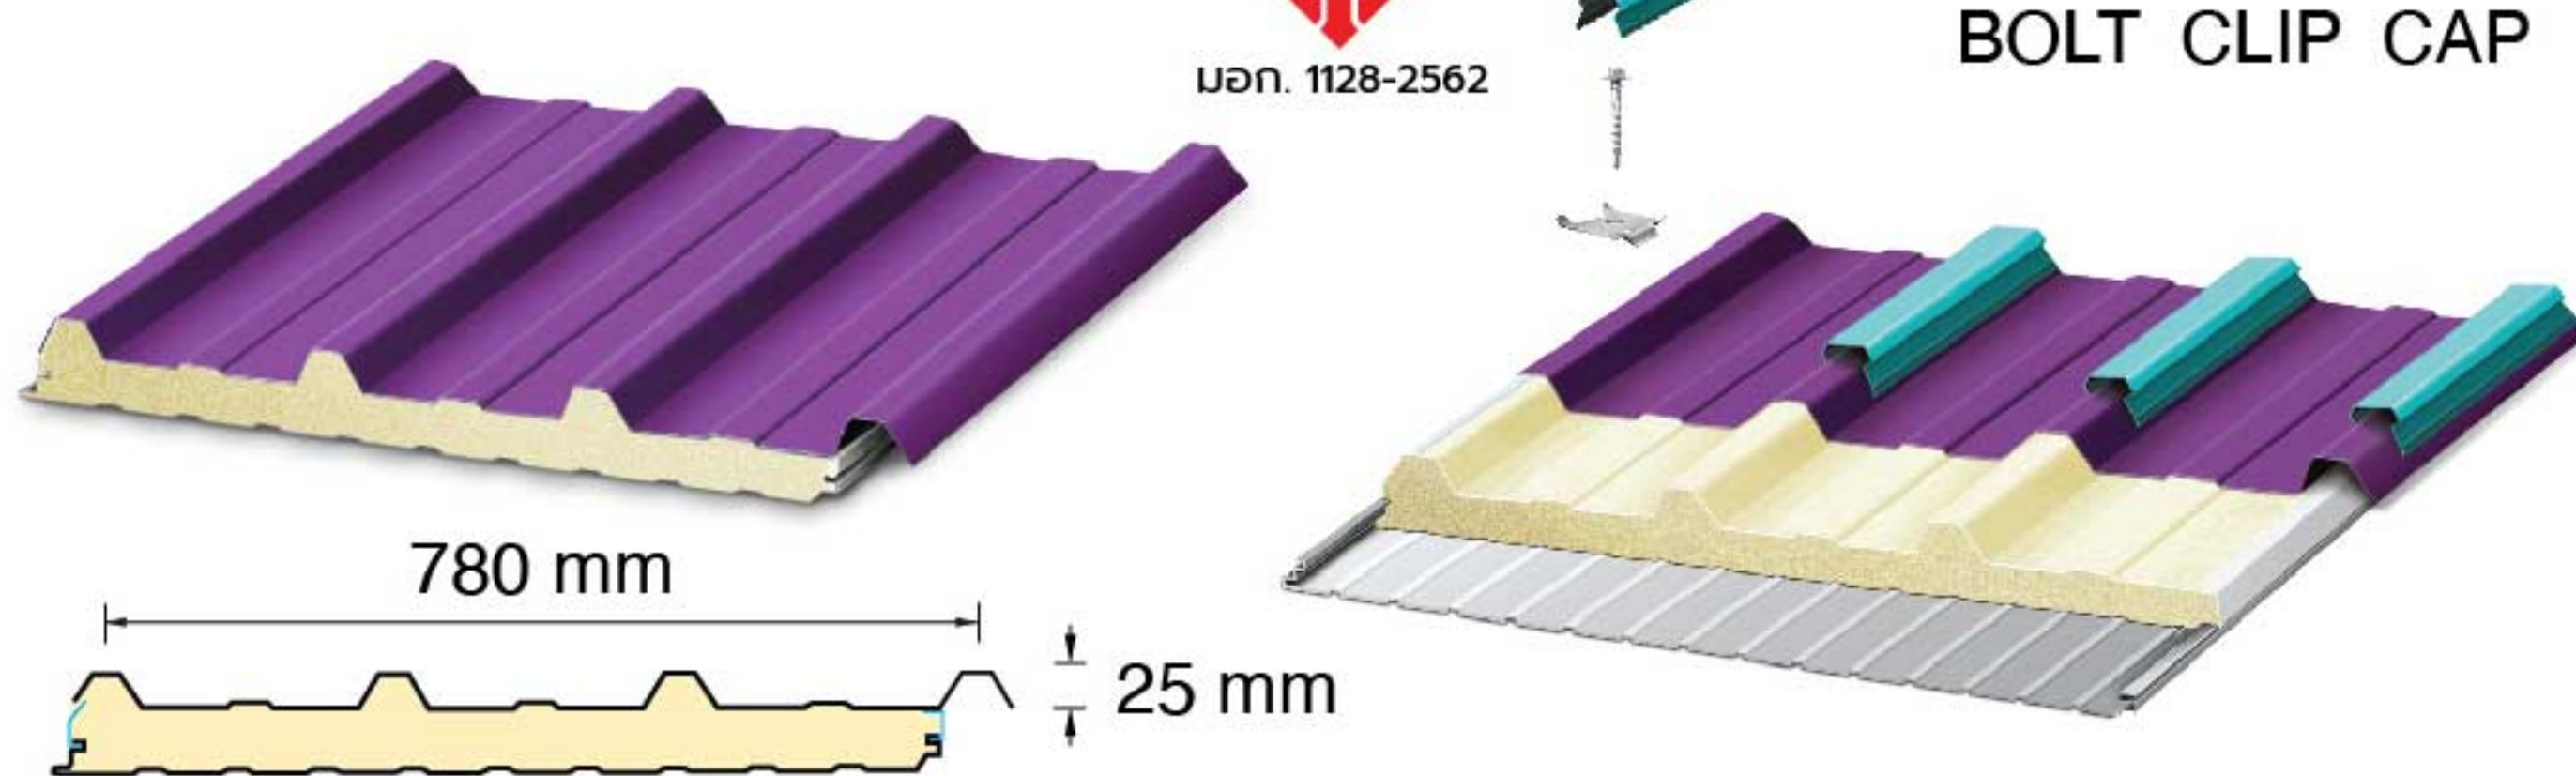

PU FOAM BOLT CLIP CAP (OPTION)

Spu-25-780CC

มอก. 1128-2562

OPTION
BOLT CLIP CAP