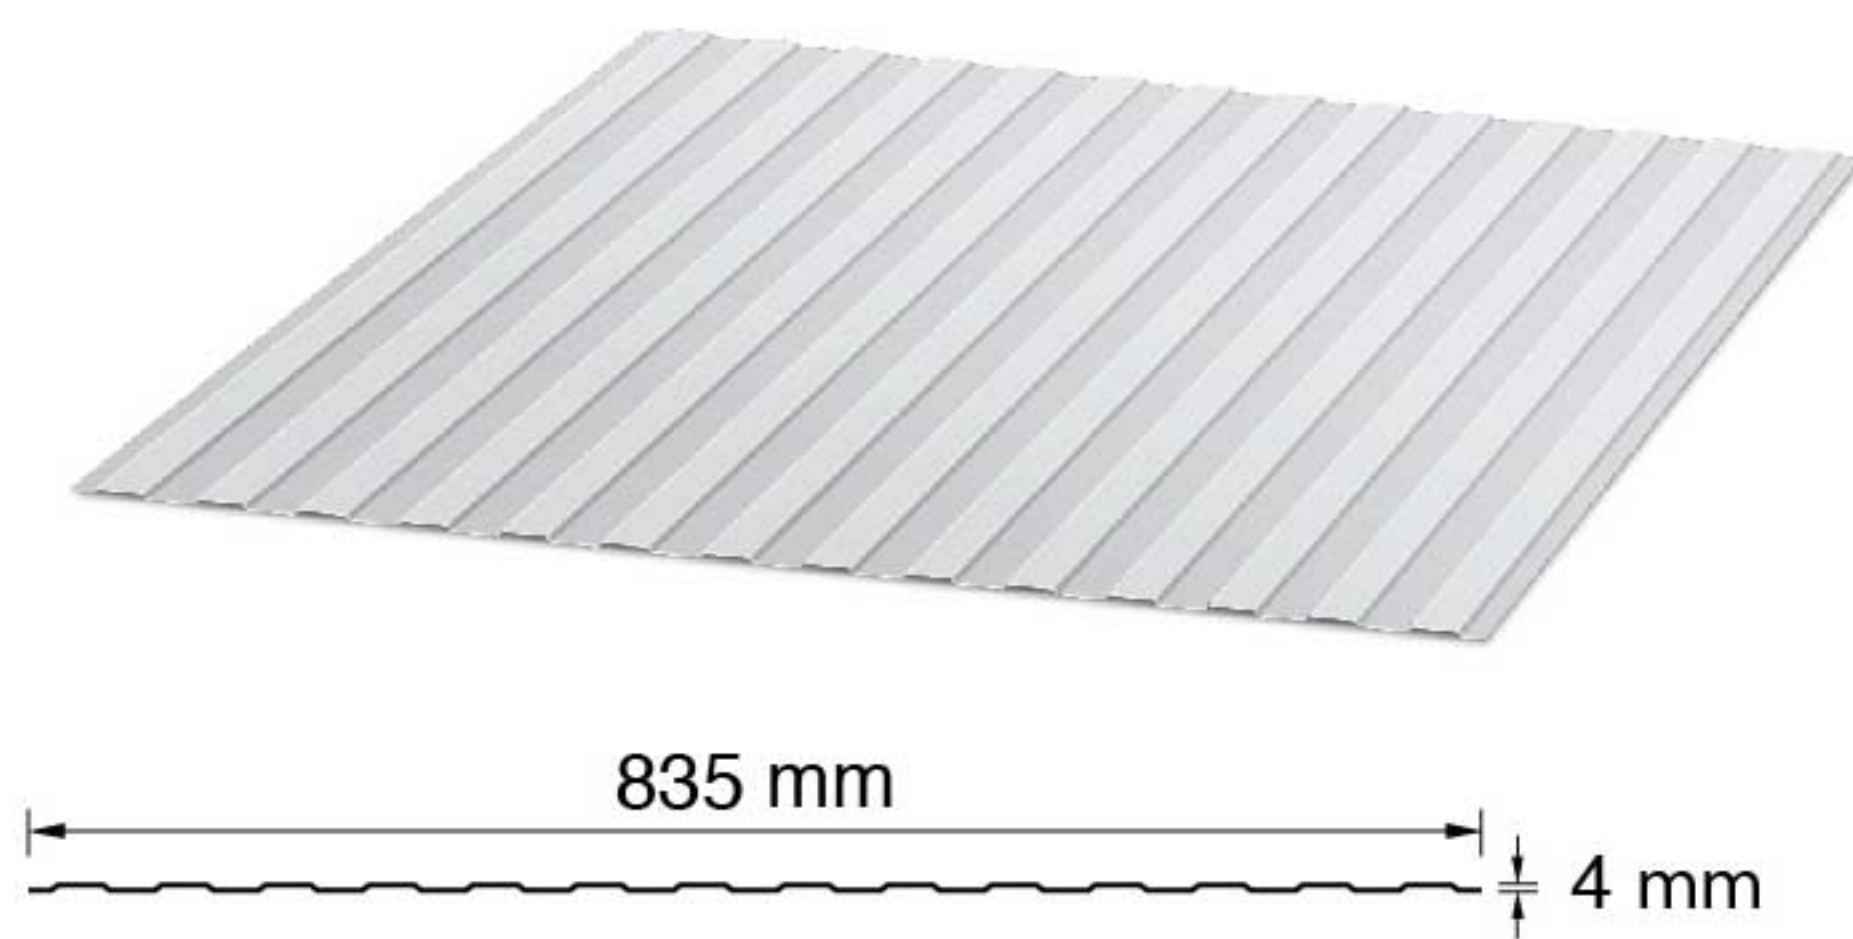

METAL SHEET PANEL

Sms-04-835PN